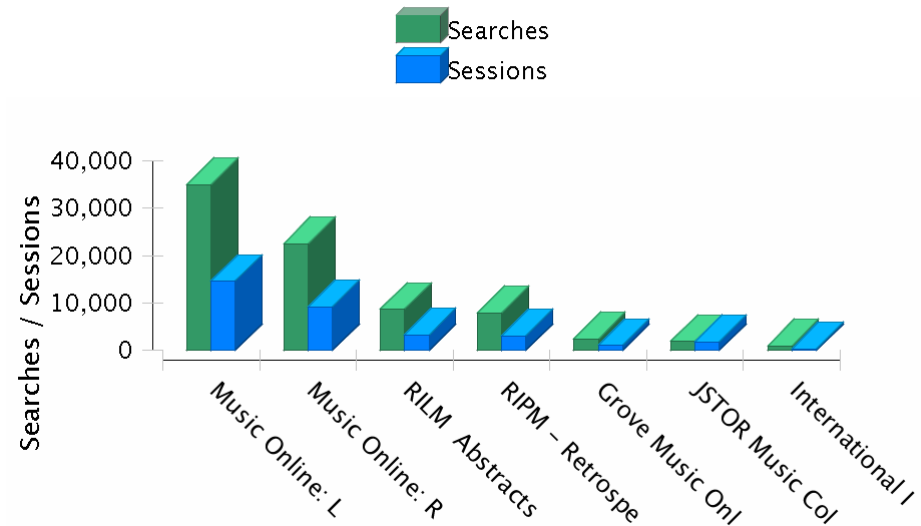

Database Usage Statistics for Subscriber: MUS

Report Filter

Start Date: Jan 12

End Date:

Dec 12

Database Usage – Annual Trend

Most Frequently Used Databases

Subscriber Measures

Measure Type	Total	Jan 12	Feb 12	Mar 12	Apr 12	May 12	Jun 12	Jul 12	Aug 12	Sep 12	Oct 12	Nov 12	Dec 12
Journal Successful Requests	1,593	205	126	273	231	163	192	82	54	85	60	85	37
Database Searches	79,294	7,885	4,526	4,021	9,741	2,889	3,448	5,171	5,140	8,052	11,520	10,205	6,696
Database Sessions	32,982	2,527	1,064	1,152	3,834	2,086	1,446	2,939	2,872	4,196	4,943	4,177	1,746
Database Federated Searches	5,664	0	0	0	0	0	0	0	265	2,122	1,396	1,881	0
Database Federated Sessions	3,758	0	0	0	0	0	0	0	190	705	984	1,879	0

Databases Accessed by Subscriber

Database	Total Federated Sessions	Total Federated Searches	Total Database Sessions	Total Database Searches	Jan 12	Feb 12	Mar 12	Apr 12	May 12	Jun 12	Jul 12	Aug 12	Sep 12	Oct 12	Nov 12	Dec 12
1 Grove Music Online			1,016	2,397	451	101	179	214	158	172	57	229	165	224	261	186
2 International Index to Music Periodicals Full Text (IIMP FT)	2,437	2,437	253	924	146	516	34	50	40	19	10	15	16	47	22	9
3 JSTOR Music Collection			1,716	1,877	247	122	428	235	186	92	86	130	76	74	119	82
4 Music Online: Listening Plus			14,568	35,062	4,219	2,110	1,880	5,371	608	1,087	2,305	1,263	3,401	5,300	4,503	3,015
5 Music Online: Reference			9,210	22,472	2,605	1,337	1,238	3,551	385	686	1,495	791	2,239	3,457	2,796	1,892
6 RILM Abstracts of Music Literature	667	1,737	3,230	8,688	164	224	186	194	779	707	612	1,382	1,096	1,238	1,330	776
7 RIPM - Retrospective Index to Music Periodicals	654	1,490	2,989	7,874	53	116	76	126	733	685	606	1,330	1,059	1,180	1,174	736