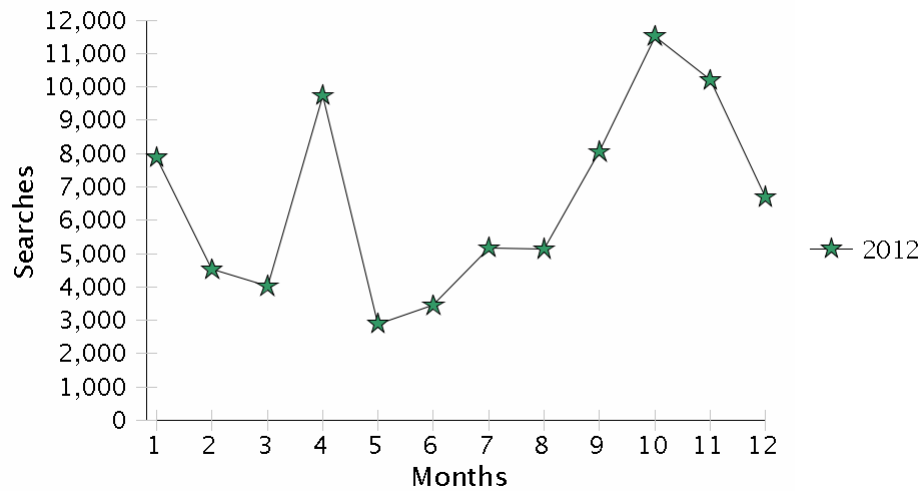

Database Usage Statistics for Subscriber: MUS

Report Filter

Start Date: Jan 12

End Date:

Dec 12

Database Usage – Annual Trend

Most Frequently Used Databases

Subscriber Measures

Measure Type	Total	Jan 12	Feb 12	Mar 12	Apr 12	May 12	Jun 12	Jul 12	Aug 12	Sep 12	Oct 12	Nov 12	Dec 12
Journal Successful Requests	1,593	205	126	273	231	163	192	82	54	85	60	85	37
Database Searches	79,294	7,885	4,526	4,021	9,741	2,889	3,448	5,171	5,140	8,052	11,520	10,205	6,696
Database Sessions	32,982	2,527	1,064	1,152	3,834	2,086	1,446	2,939	2,872	4,196	4,943	4,177	1,746
Database Federated Searches	5,664	0	0	0	0	0	0	0	265	2,122	1,396	1,881	0
Database Federated Sessions	3,758	0	0	0	0	0	0	0	190	705	984	1,879	0